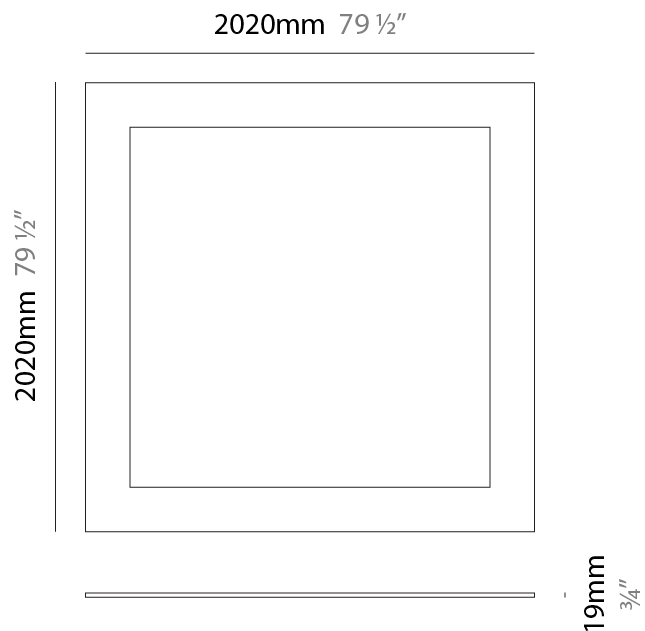

INFINITE FRAME SUSPENSION

A52059- _____ - _____
base number   Color   Finish
                         Temperature   Options

1. To build a product code in our configurator select the specify button on the base model # product page
2. To build a manual product code on this datasheet choose from the options listed below in blue font and add the suffix to the base model #

GENERAL

Series: Infinite Frame
Partner: Ivela
Division: Architectural
Installation: Suspension
Product Type: Panels
Mounting Location: Ceiling
Light Distribution: Direct

PHYSICAL

Shape: Square
Length (mm): 2020
Length (in): 79 ½
Width (mm): 2020
Width (in): 79 ½
Height (mm): 19
Height (in): 3/4
Diffuser: PMMA - Opal
Fixture Finish: WHI / BLK / GLD
Fixture Material: Aluminum

ELECTRICAL

Lamp Type: LED
Input Wattage (W): 160
Total Output Wattage (W): 136
Dimming: Tri-Mode (Non-Dimming and Phase Dimming (120Vac only) and 0-10V Dimming)
Driver Included: No
Driver Location: Remote
Driver Type: Constant Voltage - Universal
Driver Class: Class 1 and Class 2
Housing: ENCP 6/8
Input Voltage (V): 120 - 277
Output Voltage (V): 24

LED

Color Temperature (°K): 2700 / 3000 / 4000
Max. Delivered Lumen (lm): 9600 / 10000 / 10600
Nominal Lumen (lm): 19200 / 20000 / 21200
CRI: >93 CRI
Lamp Life (hrs): 50000

OPTICAL

RATINGS AND CERTIFICATIONS

Certified By: CSA Certified to UL and CSA Standards
IP rating: IP20