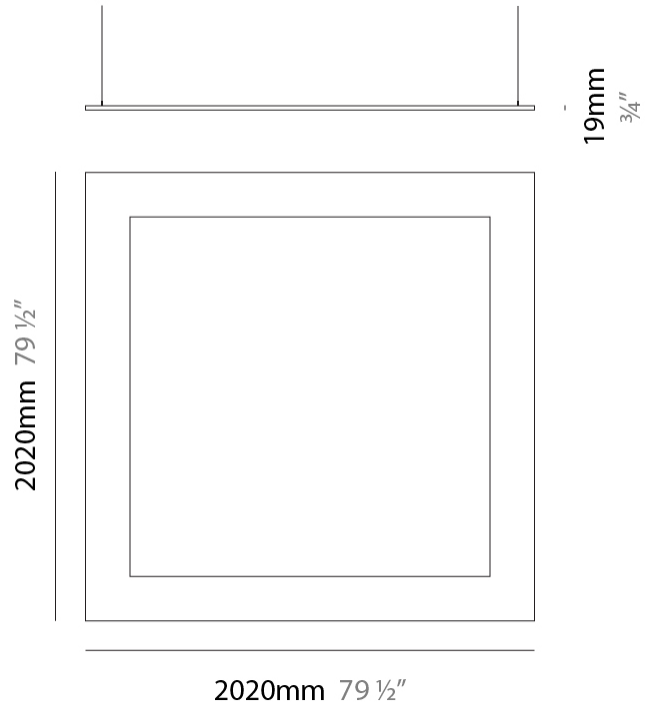

INFINITE FRAME SUSPENSION

A51100- -

base number   Color   Finish
Temperature   Options

1. To build a product code in our configurator select the specify button on the base model # product page
2. To build a manual product code on this datasheet choose from the options listed below in blue font and add the suffix to the base model #

GENERAL

Series: Infinite Frame
Partner: Ivela
Division: Architectural
Installation: Suspension
Product Type: Panels
Mounting Location: Ceiling
Light Distribution: Direct

PHYSICAL

Shape: Square
Length (mm): 2020
Length (in): 79 ½
Width (mm): 2020
Width (in): 79 ½
Height (mm): 19
Height (in): ¾
Max. Overall Height (mm): 2019
Max. Overall Height (in): 79 ½
Diffuser: PMMA - Opal
Fixture Finish: WHI / BLK / GLD
Fixture Material: Aluminum
Cable Details: 2,000mm / 78 ¾" - Transparent Cable

ELECTRICAL

Lamp Type: LED
Input Wattage (W): 160
Total Output Wattage (W): 136
Dimming: Tri-Mode (Non-Dimming and Phase Dimming (120Vac only) and 0-10V Dimming)
Driver Included: No
Driver Location: Remote
Driver Type: Constant Voltage - Universal
Driver Class: Class 2
Housing: ENCP 5/6/8
Input Voltage (V): 120 - 277
Output Voltage (V): 24

LED

Color Temperature (°K): 2700 / 3000 / 4000
Max. Delivered Lumen (lm): 9600 / 10000 / 10600
Nominal Lumen (lm): 19200 / 20000 / 21200
CRI: >93 CRI
Lamp Life (hrs): 50000

OPTICAL

RATINGS AND CERTIFICATIONS

Certified By: CSA Certified to UL and CSA Standards
IP rating: IP20